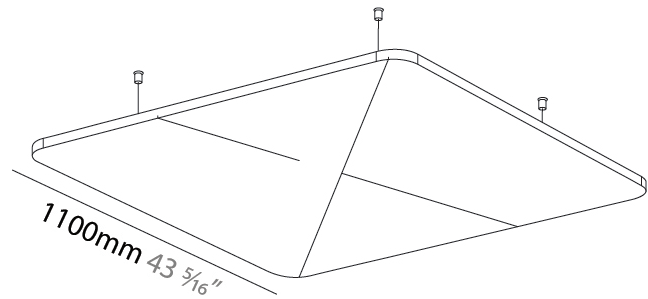

PROJECT	_____
TYPE	_____
SPECIFIER	_____
QUANTITY	_____
DATE	_____

QUANTUM ACOUSTIC PANEL SUSPENSION

A300708-

base number	_____	_____	_____
	Finishes (Diamond)	Finish Options	Cable Length

1. To build a product code in our configurator select the specify button on the base model # product page
2. To build a manual product code on this datasheet choose from the options listed below in blue font and add the suffix to the base model #

GENERAL

Series: Quantum Acoustic Panel
Brand: Prolicht
Division: Architectural
Mounting Type: Suspension
Mounting Location: Ceiling
Subcategory: Acoustic

PHYSICAL

Shape: Round
Length (mm): 1100
Length (in): 43 5/16
Width (mm): 1100
Width (in): 43 5/16
Height (mm): 24
Height (in): 15/16

Fixture Finish: [ANC / ASH / BNA / BTC / BZE / CEL / EGG / EVG / FOG / FOS / FST / FUA / IRI / IRO / KHA / LIC / LIM / MER / MSN / MUS / ONX / PEA / PLU / POL / PPY / RAY / ROY / RST / STE / SWD / TAN / TAU](#)

Holder Finish: [SSR / BKV / CWI / CRY / HAB / LAG / UFT / ITA / RUA / RUR / MIC / FTG / MYG / TWT / LOD / PUS / FRO / FUP / KIA / POP / BLS / SPG / MEY / GOH / GUM / CHC / COM / ABZ / JAG](#)

Fixture Material: [Aluminum](#)
[Cable Details: 2000mm / 6000mm Transparent Cable](#)

ELECTRICAL

LED

OPTICAL

RATINGS AND CERTIFICATIONS

Certified By: CSA Certified to UL and CSA Standards
IP rating: IP20