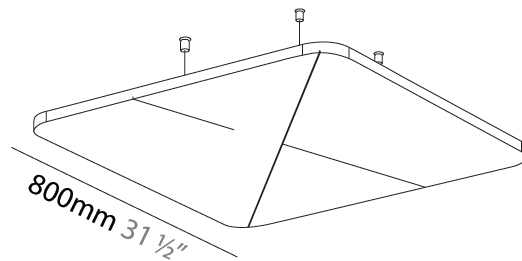

PROJECT	_____
TYPE	_____
SPECIFIER	_____
QUANTITY	_____
DATE	_____

QUANTUM ACOUSTIC PANEL SUSPENSION

A300707-

base number	_____	_____	_____
	Finishes (Diamond)	Finish Options	Cable Length

1. To build a product code in our configurator select the specify button on the base model # product page
2. To build a manual product code on this datasheet choose from the options listed below in blue font and add the suffix to the base model #

GENERAL

Series: Quantum Acoustic Panel
Brand: Prolicht
Division: Architectural
Mounting Type: Suspension
Mounting Location: Ceiling
Subcategory: Acoustic

PHYSICAL

Shape: Round
Length (mm): 800
Length (in): 31 ½
Width (mm): 800
Width (in): 31 ½
Height (mm): 24
Height (in): 15/16

Fixture Finish: [ANC / ASH / BNA / BTC / BZE / CEL / EGG / EVG / FOG / FOS / FST / FUA / IRI / IRO / KHA / LIC / LIM / MER / MSN / MUS / ONX / PEA / PLU / POL / PPY / RAY / ROY / RST / STE / SWD / TAN / TAU](#)

Holder Finish: [SSR / BKV / CWI / CRY / HAB / LAG / UFT / ITA / RUA / RUR / MIC / FTG / MYG / TWT / LOD / PUS / FRO / FUP / KIA / POP / BLS / SPG / MEY / GOH / GUM / CHC / COM / ABZ / JAG](#)

Fixture Material: [Aluminum](#)
[Cable Details: 2000mm / 6000mm Transparent Cable](#)

ELECTRICAL

LED

OPTICAL

RATINGS AND CERTIFICATIONS

Certified By: CSA Certified to UL and CSA Standards
IP rating: IP20