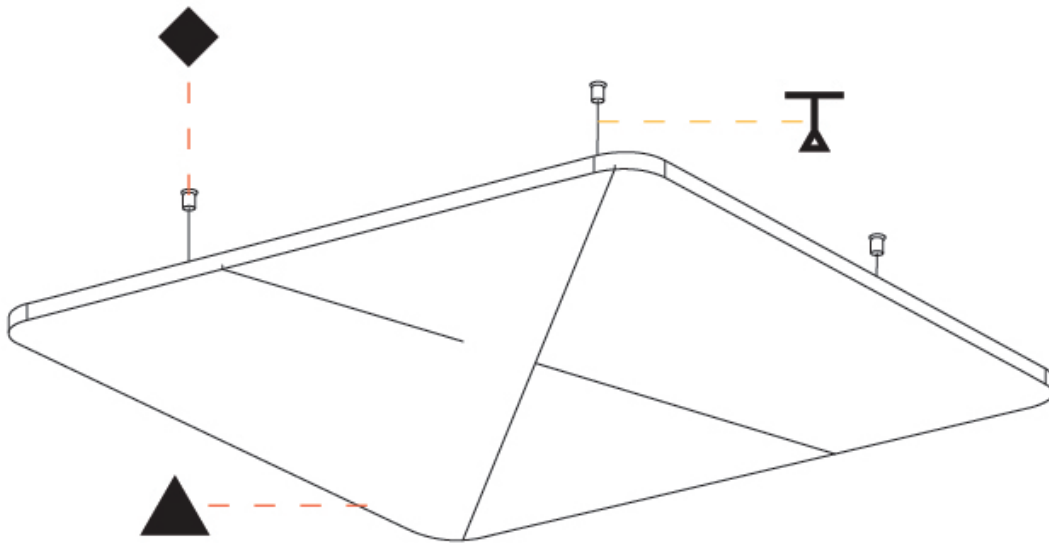

QUANTUM ACOUSTIC PANEL SUSPENSION

A300708-

PROJECT	_____
TYPE	_____
SPECIFIER	_____
QUANTITY	_____
DATE	_____

A