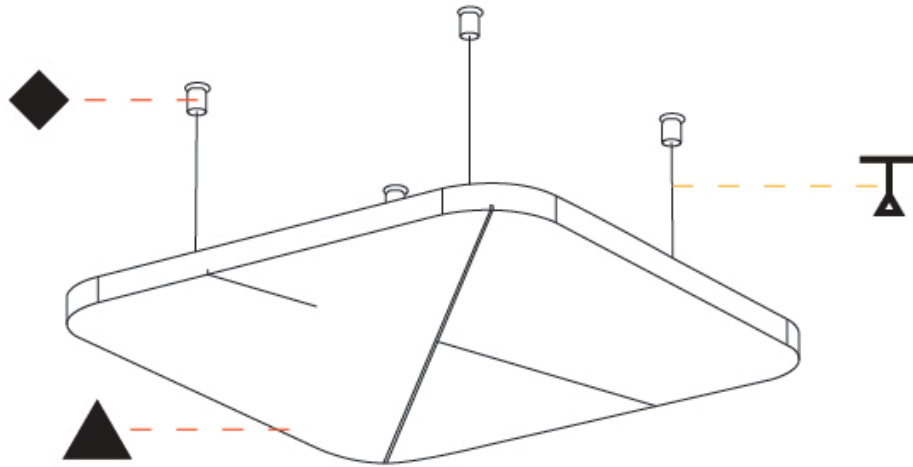

QUANTUM ACOUSTIC PANEL SUSPENSION

A300706-

PROJECT	_____
TYPE	_____
SPECIFIER	_____
QUANTITY	_____
DATE	_____